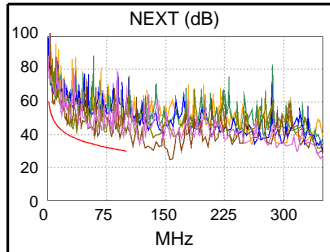

Main Adapter: DTX-CHA002

Remote Adapter: DTX-CHA002

Length (ft), Limit 328	[Pair 45]	231
Prop. Delay (ns), Limit 555	[Pair 12]	308
Delay Skew (ns), Limit 50	[Pair 12]	15
Resistance (ohms)	[Pair 12]	17.6
Insertion Loss Margin (dB)	[Pair 36]	9.8
Frequency (MHz)	[Pair 36]	100.0
Limit (dB)	[Pair 36]	24.0

Wire Map (T568B)  
**PASS**

Worst Case Margin Worst Case Value

PASS	MAIN	SR	MAIN	SR
Worst Pair	36-78	36-78	36-45	36-45
<b>NEXT (dB)</b>	4.4	1.6	7.4	4.2
Freq. (MHz)	37.0	33.5	92.0	59.5
Limit (dB)	37.5	38.2	30.7	34.0
Worst Pair	36	36	36	45
<b>PS NEXT (dB)</b>	6.1	4.3	9.2	9.4
Freq. (MHz)	37.0	33.8	91.8	95.0
Limit (dB)	34.5	35.1	27.7	27.5

PASS	MAIN	SR	MAIN	SR
Worst Pair	36-12	12-36	78-36	12-36
<b>ACR-F (dB)</b>	24.3	23.7	24.8	23.7
Freq. (MHz)	76.3	93.3	100.0	93.3
Limit (dB)	19.8	18.0	17.4	18.0
Worst Pair	36	45	78	78
<b>PS ACR-F (dB)</b>	21.4	21.3	25.9	25.0
Freq. (MHz)	1.0	1.0	99.8	95.5
Limit (dB)	54.4	54.4	14.4	14.8