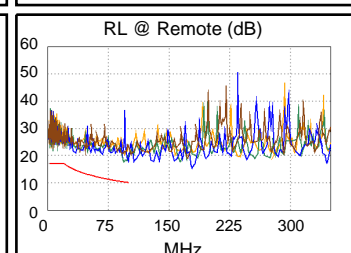

PASS	MAIN	SR	MAIN	SR
Worst Pair	36	45	45	36
RL (dB)	6.1	6.0	8.8	7.0
Freq. (MHz)	2.4	33.0	86.3	93.5
Limit (dB)	17.0	14.8	10.7	10.3