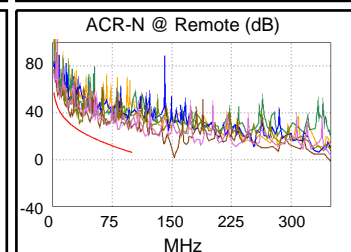

Main Adapter: DTX-CHA002

Remote Adapter: DTX-CHA002

Length (ft), Limit 328	[Pair 45]	231
Prop. Delay (ns), Limit 555	[Pair 12]	308
Delay Skew (ns), Limit 50	[Pair 12]	15
Resistance (ohms)	[Pair 12]	17.6
Insertion Loss Margin (dB)	[Pair 36]	9.8
Frequency (MHz)	[Pair 36]	100.0
Limit (dB)	[Pair 36]	24.0

Wire Map (T568B)  
**PASS**

Worst Case Margin Worst Case Value

PASS	MAIN	SR	MAIN	SR
Worst Pair	36-78	36-78	36-45	36-45
<b>NEXT (dB)</b>	4.4	1.6	7.4	4.2
Freq. (MHz)	37.0	33.5	92.0	59.5
Limit (dB)	37.5	38.2	30.7	34.0
Worst Pair	36	36	36	45
<b>PS NEXT (dB)</b>	6.1	4.3	9.2	9.4
Freq. (MHz)	37.0	33.8	91.8	95.0
Limit (dB)	34.5	35.1	27.7	27.5

PASS	MAIN	SR	MAIN	SR
Worst Pair	36-12	12-36	78-36	12-36
<b>ACR-F (dB)</b>	24.3	23.7	24.8	23.7
Freq. (MHz)	76.3	93.3	100.0	93.3
Limit (dB)	19.8	18.0	17.4	18.0
Worst Pair	36	45	78	78
<b>PS ACR-F (dB)</b>	21.4	21.3	25.9	25.0
Freq. (MHz)	1.0	1.0	99.8	95.5
Limit (dB)	54.4	54.4	14.4	14.8

N/A	MAIN	SR	MAIN	SR
Worst Pair	36-45	36-78	45-78	45-78
<b>ACR-N (dB)</b>	9.2	6.0	18.4	18.7
Freq. (MHz)	25.0	33.5	96.8	96.8
Limit (dB)	28.9	24.9	6.7	6.7
Worst Pair	36	36	36	36
<b>PS ACR-N (dB)</b>	10.5	8.6	18.5	19.4
Freq. (MHz)	30.9	33.8	91.8	95.0
Limit (dB)	23.0	21.8	4.8	4.1