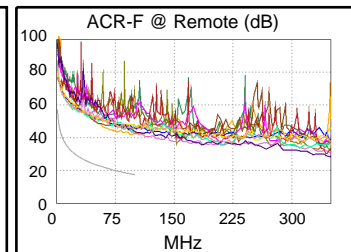

Main Adapter: DTX-CHA002

Remote Adapter: DTX-CHA002

Length (ft), Limit 328	[Pair 45]	231
Prop. Delay (ns), Limit 555	[Pair 12]	308
Delay Skew (ns), Limit 50	[Pair 12]	15
Resistance (ohms)	[Pair 12]	17.6
Insertion Loss Margin (dB)	[Pair 36]	9.8
Frequency (MHz)	[Pair 36]	100.0
Limit (dB)	[Pair 36]	24.0

Wire Map (T568B)  
**PASS**

Worst Case Margin Worst Case Value

PASS	MAIN	SR	MAIN	SR
Worst Pair	36-78	36-78	36-45	36-45
<b>NEXT (dB)</b>	4.4	1.6	7.4	4.2
Freq. (MHz)	37.0	33.5	92.0	59.5
Limit (dB)	37.5	38.2	30.7	34.0
Worst Pair	36	36	36	45
<b>PS NEXT (dB)</b>	6.1	4.3	9.2	9.4
Freq. (MHz)	37.0	33.8	91.8	95.0
Limit (dB)	34.5	35.1	27.7	27.5

PASS	MAIN	SR	MAIN	SR
Worst Pair	36-12	12-36	78-36	12-36
<b>ACR-F (dB)</b>	24.3	23.7	24.8	23.7
Freq. (MHz)	76.3	93.3	100.0	93.3
Limit (dB)	19.8	18.0	17.4	18.0
Worst Pair	36	45	78	78
<b>PS ACR-F (dB)</b>	21.4	21.3	25.9	25.0
Freq. (MHz)	1.0	1.0	99.8	95.5
Limit (dB)	54.4	54.4	14.4	14.8

N/A	MAIN	SR	MAIN	SR
Worst Pair	36-45	36-78	45-78	45-78
<b>ACR-N (dB)</b>	9.2	6.0	18.4	18.7
Freq. (MHz)	25.0	33.5	96.8	96.8
Limit (dB)	28.9	24.9	6.7	6.7
Worst Pair	36	36	36	36
<b>PS ACR-N (dB)</b>	10.5	8.6	18.5	19.4
Freq. (MHz)	30.9	33.8	91.8	95.0
Limit (dB)	23.0	21.8	4.8	4.1