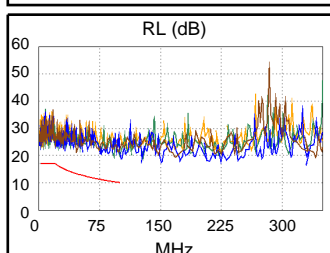

PASS	MAIN	SR	MAIN	SR
Worst Pair	36	45	45	36
RL (dB)	6.1	6.0	8.8	7.0
Freq. (MHz)	2.4	33.0	86.3	93.5
Limit (dB)	17.0	14.8	10.7	10.3