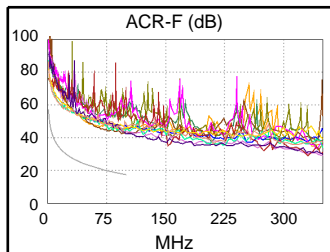

Main Adapter: DTX-CHA002

Remote Adapter: DTX-CHA002

Length (ft), Limit 328	[Pair 45]	231
Prop. Delay (ns), Limit 555	[Pair 12]	308
Delay Skew (ns), Limit 50	[Pair 12]	15
Resistance (ohms)	[Pair 12]	17.6
Insertion Loss Margin (dB)	[Pair 36]	9.8
Frequency (MHz)	[Pair 36]	100.0
Limit (dB)	[Pair 36]	24.0

Wire Map (T568B)  
**PASS**

Worst Case Margin Worst Case Value

PASS	MAIN	SR	MAIN	SR
Worst Pair	36-78	36-78	36-45	36-45
<b>NEXT (dB)</b>	4.4	1.6	7.4	4.2
Freq. (MHz)	37.0	33.5	92.0	59.5
Limit (dB)	37.5	38.2	30.7	34.0
Worst Pair	36	36	36	45
<b>PS NEXT (dB)</b>	6.1	4.3	9.2	9.4
Freq. (MHz)	37.0	33.8	91.8	95.0
Limit (dB)	34.5	35.1	27.7	27.5

PASS	MAIN	SR	MAIN	SR
Worst Pair	36-12	12-36	78-36	12-36
<b>ACR-F (dB)</b>	24.3	23.7	24.8	23.7
Freq. (MHz)	76.3	93.3	100.0	93.3
Limit (dB)	19.8	18.0	17.4	18.0
Worst Pair	36	45	78	78
<b>PS ACR-F (dB)</b>	21.4	21.3	25.9	25.0
Freq. (MHz)	1.0	1.0	99.8	95.5
Limit (dB)	54.4	54.4	14.4	14.8

N/A	MAIN	SR	MAIN	SR
Worst Pair	36-45	36-78	45-78	45-78
<b>ACR-N (dB)</b>	9.2	6.0	18.4	18.7
Freq. (MHz)	25.0	33.5	96.8	96.8
Limit (dB)	28.9	24.9	6.7	6.7
Worst Pair	36	36	36	36
<b>PS ACR-N (dB)</b>	10.5	8.6	18.5	19.4
Freq. (MHz)	30.9	33.8	91.8	95.0
Limit (dB)	23.0	21.8	4.8	4.1