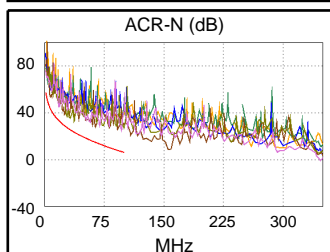

Main Adapter: DTX-CHA002

Remote Adapter: DTX-CHA002

Length (ft), Limit 328	[Pair 45]	231
Prop. Delay (ns), Limit 555	[Pair 12]	308
Delay Skew (ns), Limit 50	[Pair 12]	15
Resistance (ohms)	[Pair 12]	17.6
Insertion Loss Margin (dB)	[Pair 36]	9.8
Frequency (MHz)	[Pair 36]	100.0
Limit (dB)	[Pair 36]	24.0

Wire Map (T568B)  
**PASS**

Worst Case Margin Worst Case Value

PASS	MAIN	SR	MAIN	SR
Worst Pair	36-78	36-78	36-45	36-45
<b>NEXT (dB)</b>	4.4	1.6	7.4	4.2
Freq. (MHz)	37.0	33.5	92.0	59.5
Limit (dB)	37.5	38.2	30.7	34.0
Worst Pair	36	36	36	45
<b>PS NEXT (dB)</b>	6.1	4.3	9.2	9.4
Freq. (MHz)	37.0	33.8	91.8	95.0
Limit (dB)	34.5	35.1	27.7	27.5

PASS	MAIN	SR	MAIN	SR
Worst Pair	36-12	12-36	78-36	12-36
<b>ACR-F (dB)</b>	24.3	23.7	24.8	23.7
Freq. (MHz)	76.3	93.3	100.0	93.3
Limit (dB)	19.8	18.0	17.4	18.0
Worst Pair	36	45	78	78
<b>PS ACR-F (dB)</b>	21.4	21.3	25.9	25.0
Freq. (MHz)	1.0	1.0	99.8	95.5
Limit (dB)	54.4	54.4	14.4	14.8

N/A	MAIN	SR	MAIN	SR
Worst Pair	36-45	36-78	45-78	45-78
<b>ACR-N (dB)</b>	9.2	6.0	18.4	18.7
Freq. (MHz)	25.0	33.5	96.8	96.8
Limit (dB)	28.9	24.9	6.7	6.7
Worst Pair	36	36	36	36
<b>PS ACR-N (dB)</b>	10.5	8.6	18.5	19.4
Freq. (MHz)	30.9	33.8	91.8	95.0
Limit (dB)	23.0	21.8	4.8	4.1