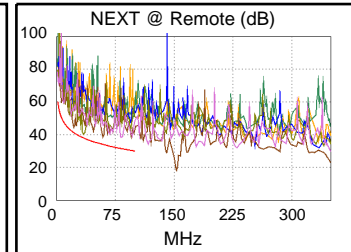

Main Adapter: DTX-CHA002

Remote Adapter: DTX-CHA002

Length (ft), Limit 328	[Pair 45]	231
Prop. Delay (ns), Limit 555	[Pair 12]	308
Delay Skew (ns), Limit 50	[Pair 12]	15
Resistance (ohms)	[Pair 12]	17.6
Insertion Loss Margin (dB)	[Pair 36]	9.8
Frequency (MHz)	[Pair 36]	100.0
Limit (dB)	[Pair 36]	24.0

Wire Map (T568B)  
**PASS**

Worst Case Margin Worst Case Value

PASS	MAIN	SR	MAIN	SR
Worst Pair	36-78	36-78	36-45	36-45
<b>NEXT (dB)</b>	4.4	1.6	7.4	4.2
Freq. (MHz)	37.0	33.5	92.0	59.5
Limit (dB)	37.5	38.2	30.7	34.0
Worst Pair	36	36	36	45
<b>PS NEXT (dB)</b>	6.1	4.3	9.2	9.4
Freq. (MHz)	37.0	33.8	91.8	95.0
Limit (dB)	34.5	35.1	27.7	27.5

PASS	MAIN	SR	MAIN	SR
Worst Pair	36-12	12-36	78-36	12-36
<b>ACR-F (dB)</b>	24.3	23.7	24.8	23.7
Freq. (MHz)	76.3	93.3	100.0	93.3
Limit (dB)	19.8	18.0	17.4	18.0
Worst Pair	36	45	78	78
<b>PS ACR-F (dB)</b>	21.4	21.3	25.9	25.0
Freq. (MHz)	1.0	1.0	99.8	95.5
Limit (dB)	54.4	54.4	14.4	14.8